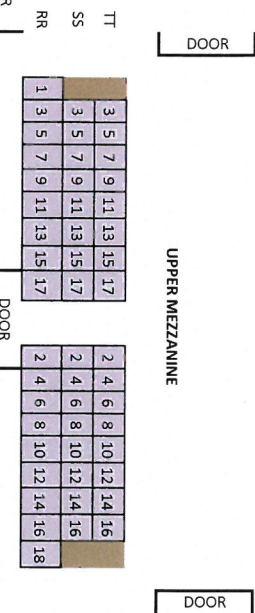

- Rear Upper Balcony
- Upper Balcony
- Front Upper Balcony
- Rear Lower balcony
- Front Lower Balcony
- Upper Mezzanine
- Lower Mezzanine
- Orchestra

TOTAL SEATING 899