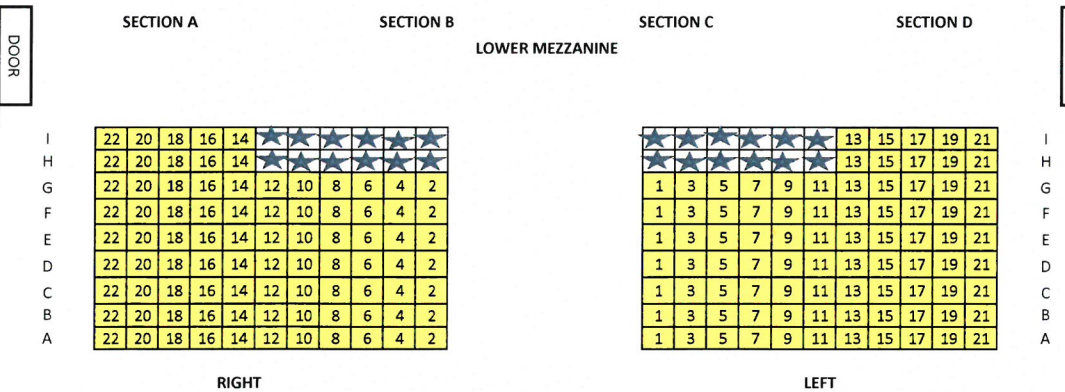

- Rear Upper Balcony
- Upper Balcony
- Front Upper Balcony
- Rear Lower balcony
- Front Lower Balcony
- Upper Mezzanine
- Lower Mezzanine
- Orchestra

TOTAL SEATING 899