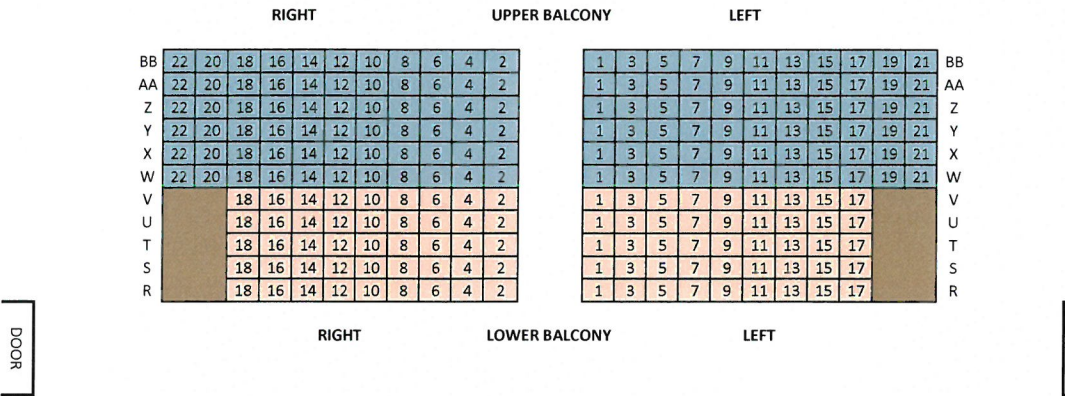

- Rear Upper Balcony
- Upper Balcony
- Front Upper Balcony
- Rear Lower balcony
- Front Lower Balcony
- Upper Mezzanine
- Lower Mezzanine
- Orchestra

TOTAL SEATING 899