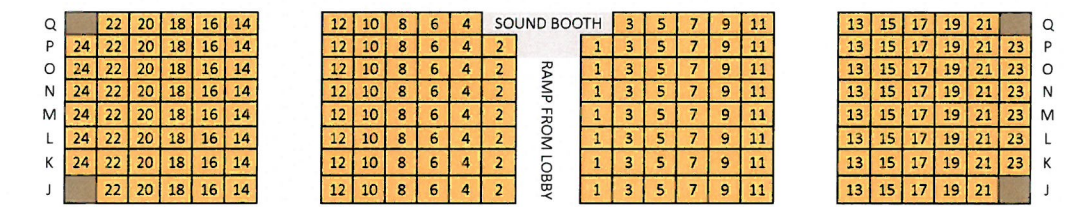

- Rear Upper Balcony
- Upper Balcony
- Front Upper Balcony
- Rear Lower balcony
- Front Lower Balcony
- Upper Mezzanine
- Lower Mezzanine
- Orchestra

TOTAL SEATING 899