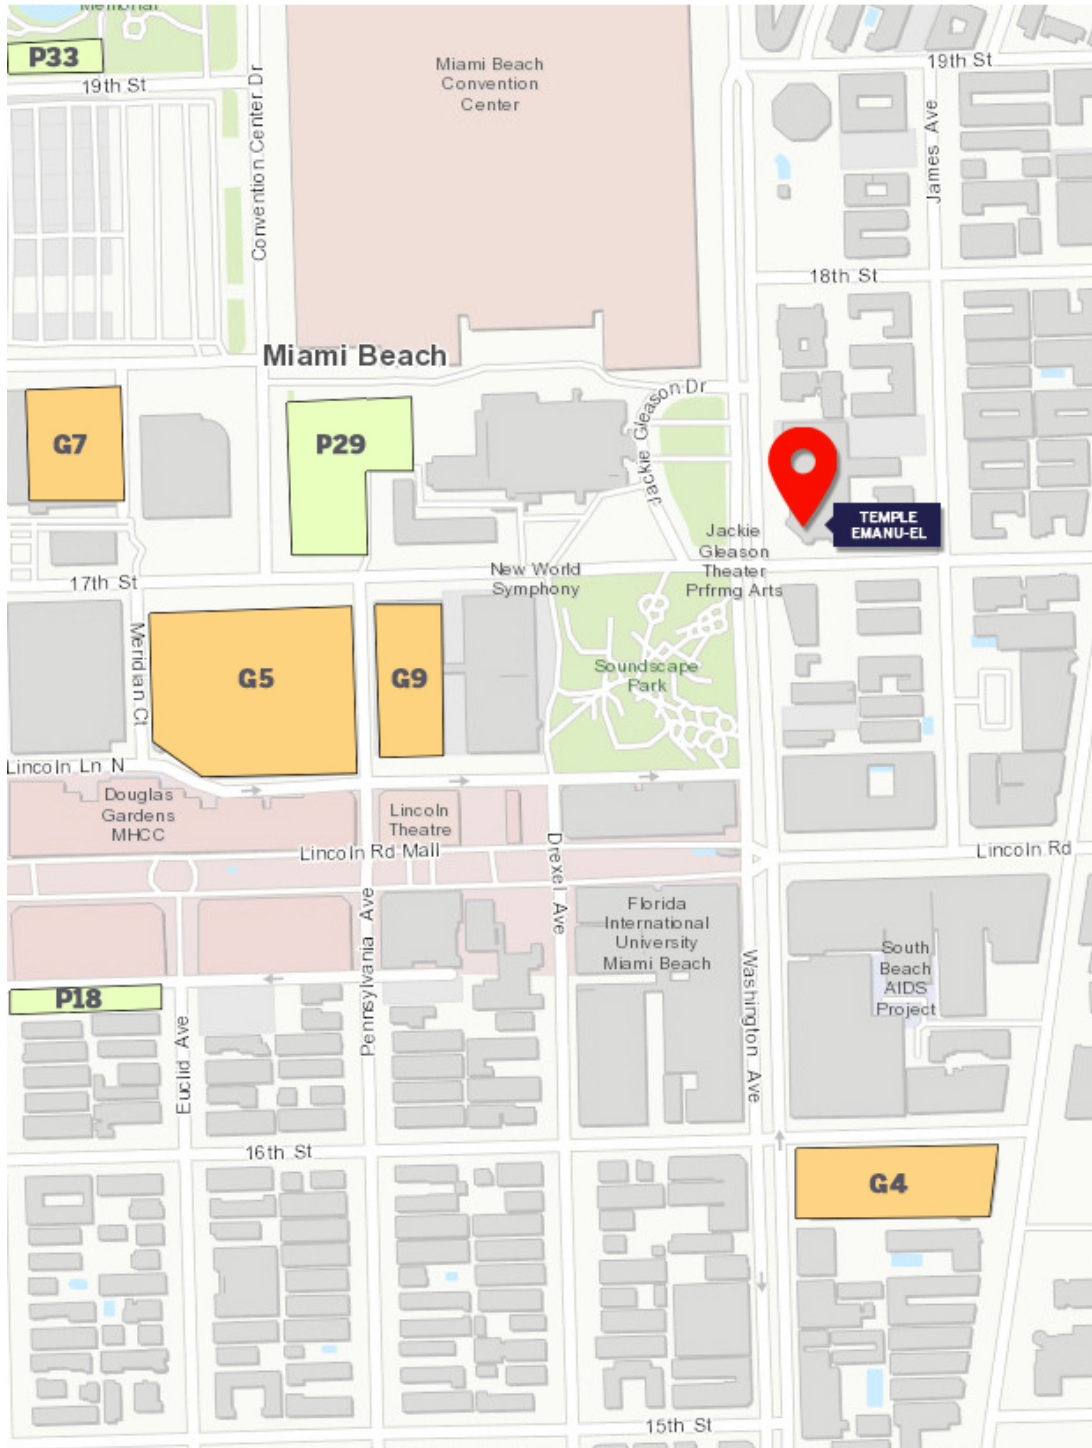

PARKING LOT AND GARAGE LOCATIONS

- LOT
- GARAGE

PARKING GARAGES

PENNSYLVANIA AVE (G9) - 17TH STREET (G5) - 16TH STREET (G4) - CITY HALL (G7)

HOURS/RATE:

0 - 1 \$2.00 | 1 - 2 \$4.00 | 2 - 3 \$6.00 | 3 - 4 \$8.00 | 5 - 6 \$10.00 | 6 - 7 \$11.00

PARKING LOTS

P33, P29, P18

HOURS/RATE:

\$2/HOUR